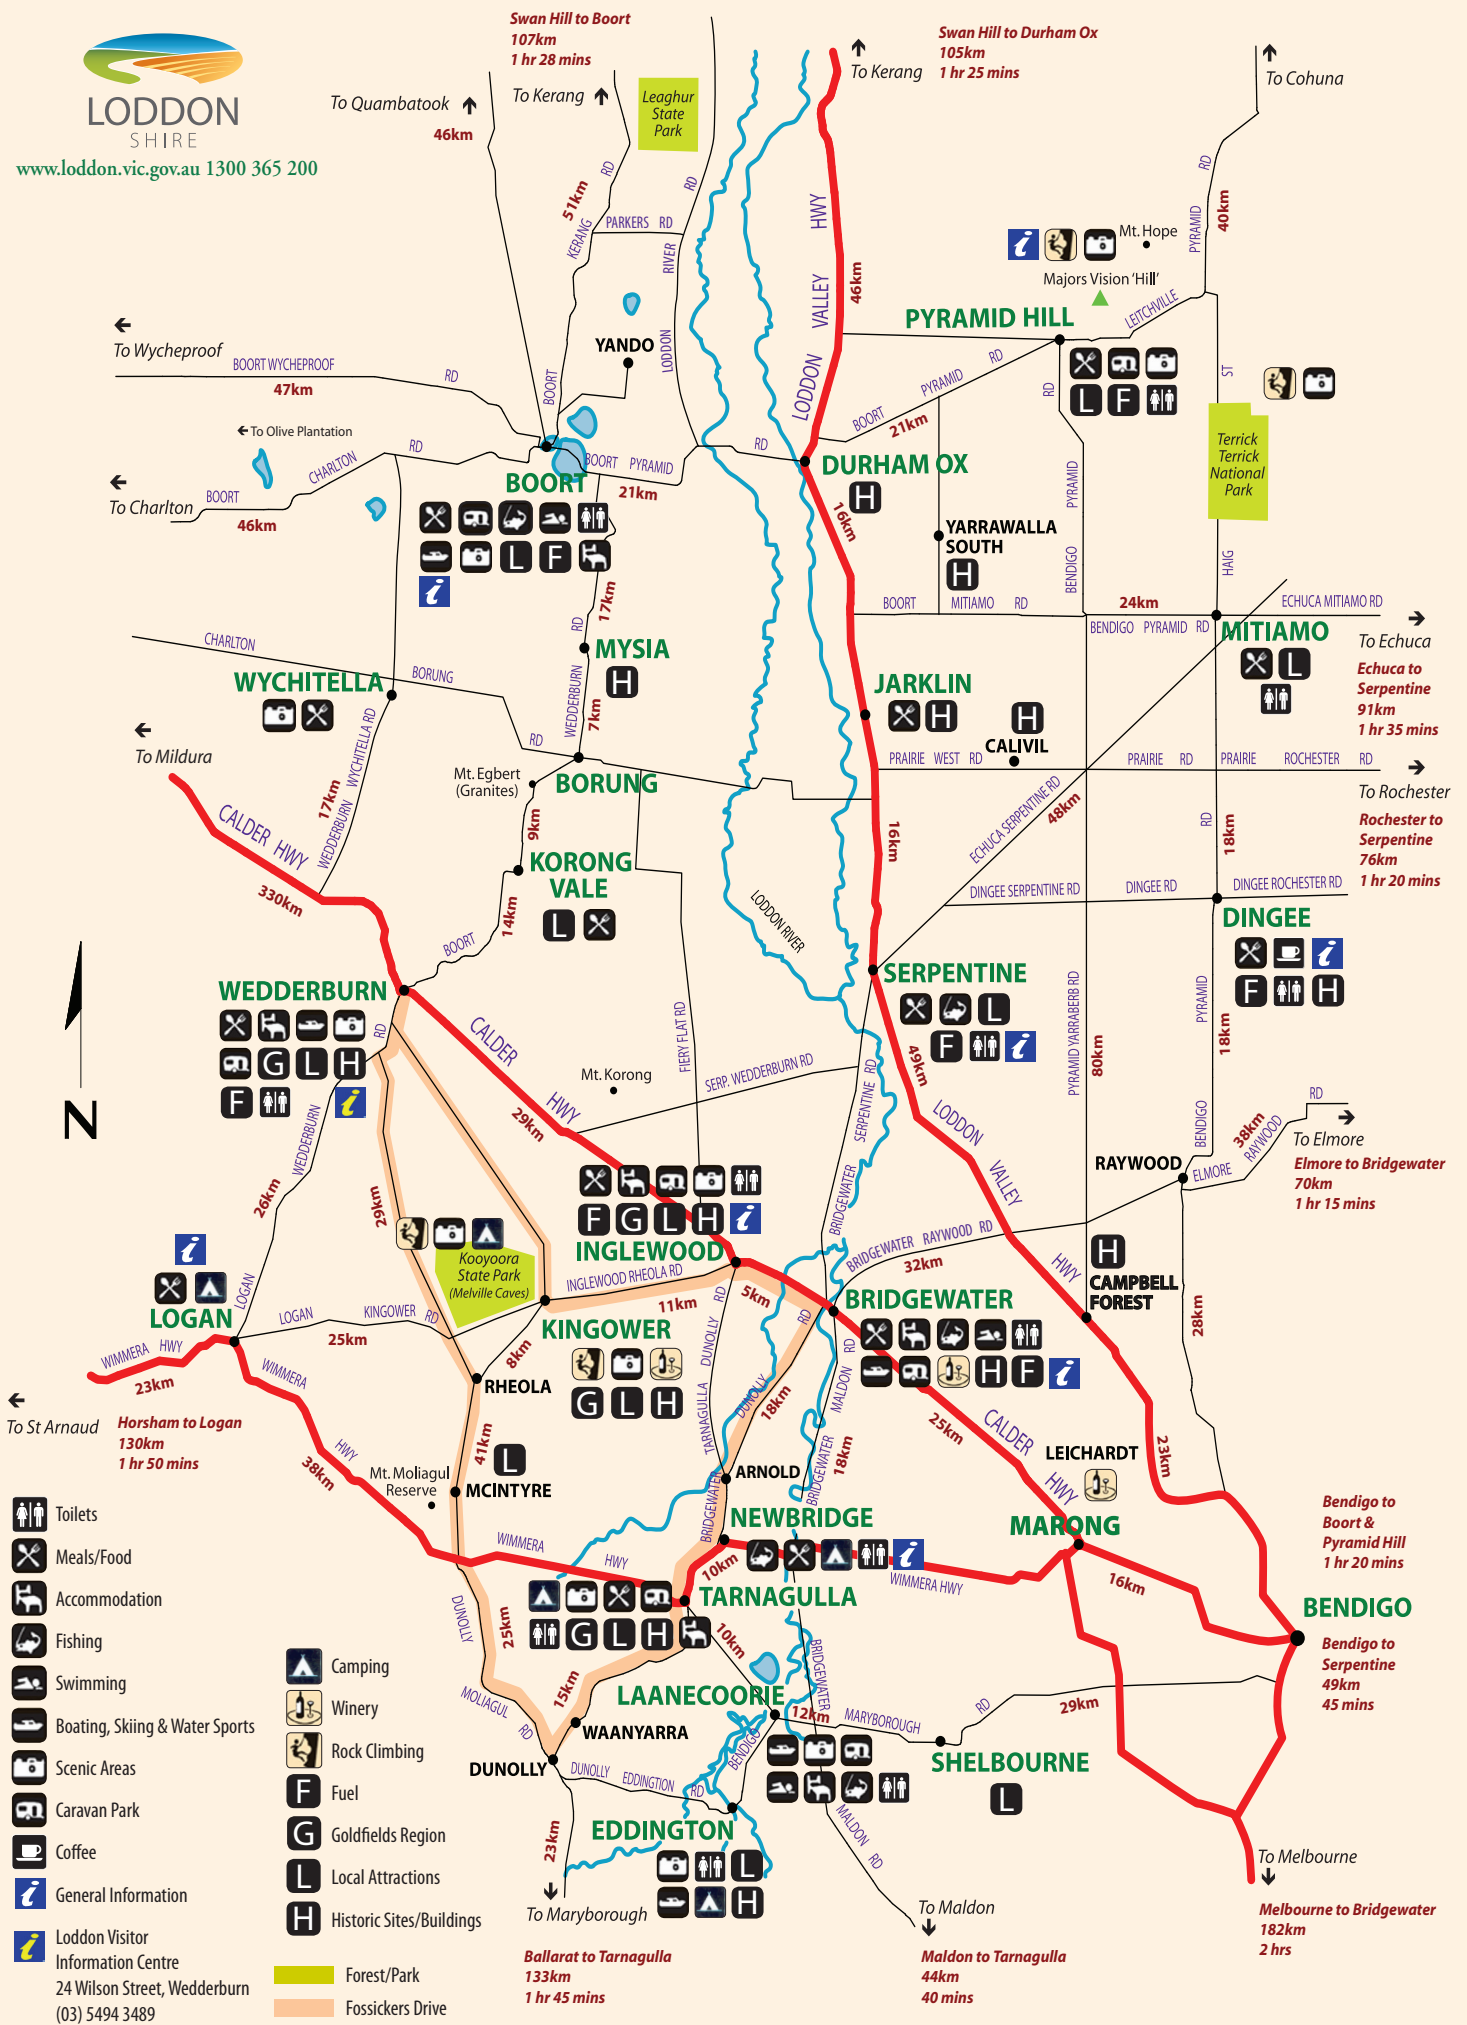

LODDON SHIRE TOURISM REGION MAP

LODDON
SHIRE

www.loddon.vic.gov.au 1300 365 200

- Toilets
- Meals/Food
- Accommodation
- Fishing
- Swimming
- Boating, Skiing & Water Sports
- Scenic Areas
- Caravan Park
- Coffee
- General Information
- Loddon Visitor Information Centre
24 Wilson Street, Wedderburn
(03) 5494 3489
- Forest/Park
- Fossilickers Drive

- Camping
- Winery
- Rock Climbing
- Fuel
- Goldfields Region
- Local Attractions
- Historic Sites/Buildings

Ballarat to Tarnagulla
133km
1 hr 45 mins

Maldon to Tarnagulla
44km
40 mins

Bendigo to Boort & Pyramid Hill
1 hr 20 mins

Bendigo to Serpentine
49km
45 mins

Melbourne to Bridgewater
182km
2 hrs

Echuca to Serpentine
91km
1 hr 35 mins

Rochester to Serpentine
76km
1 hr 20 mins

Elmore to Bridgewater
70km
1 hr 15 mins